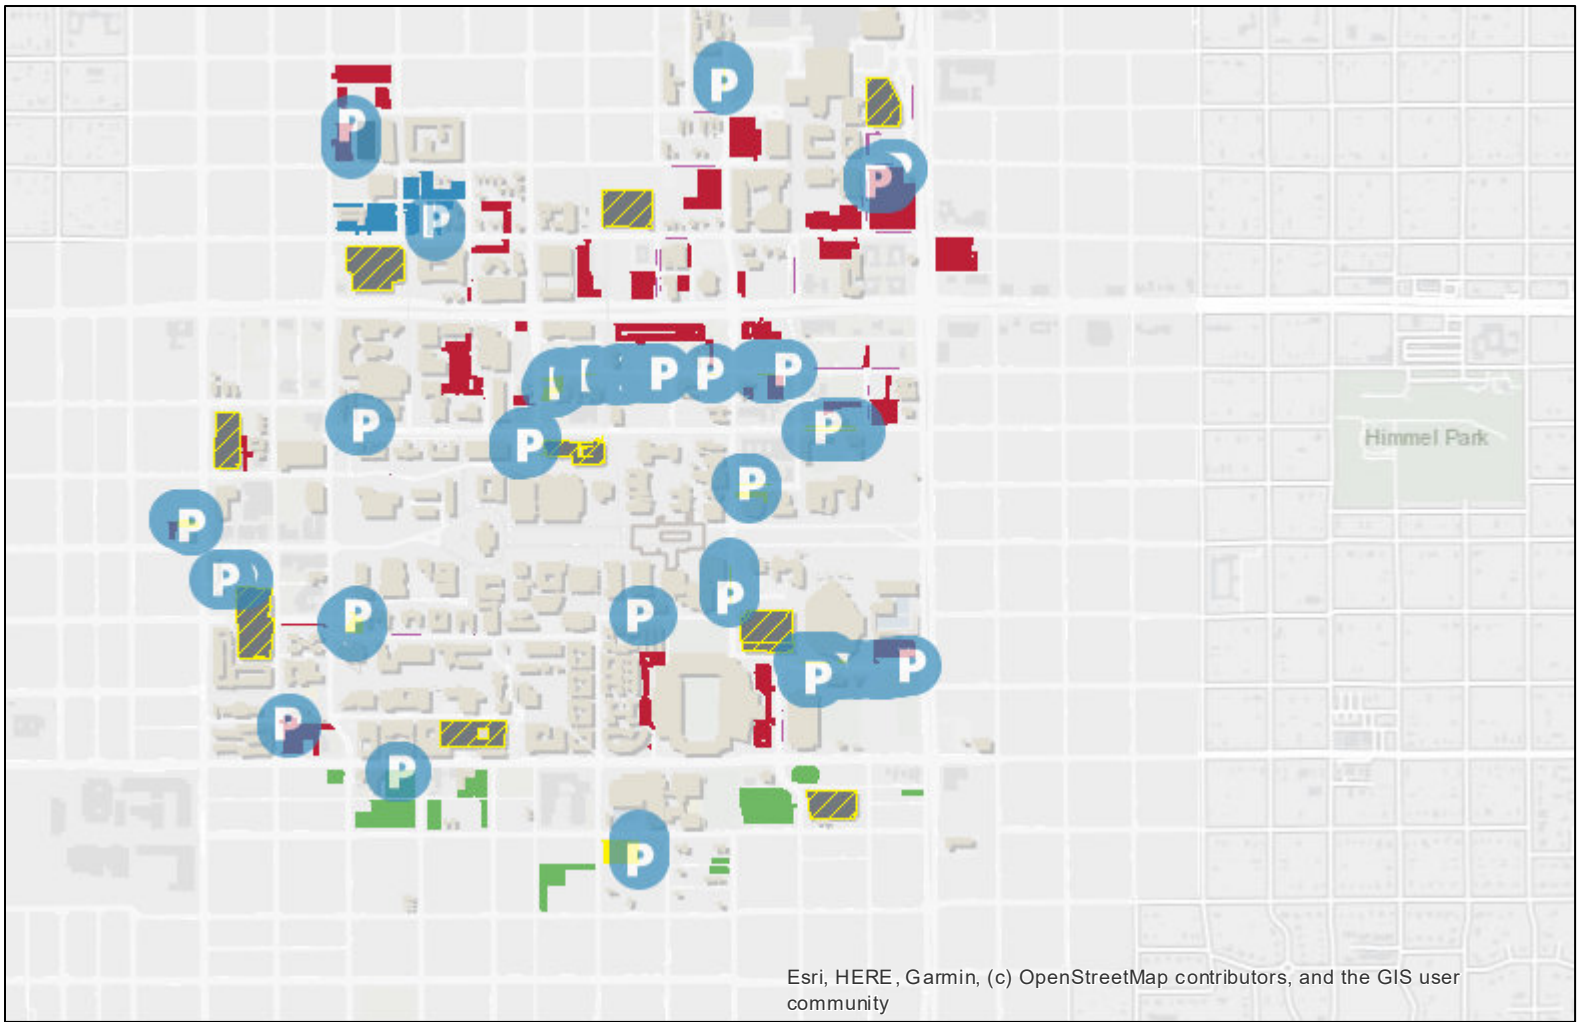

UArrive

Legend

 Visitor Parking Spots

Visitor Garages & Lots

 Visitor & Permit Required Garage

 Visitor Parking Lot

Permit Required Parking Lots

 Zone 1 Lot

 South of Sixth Street Lot

 Lot Specific Permit Parking

 Street Specific Permit Parking Lot

 Visitor & Permit Required Garage